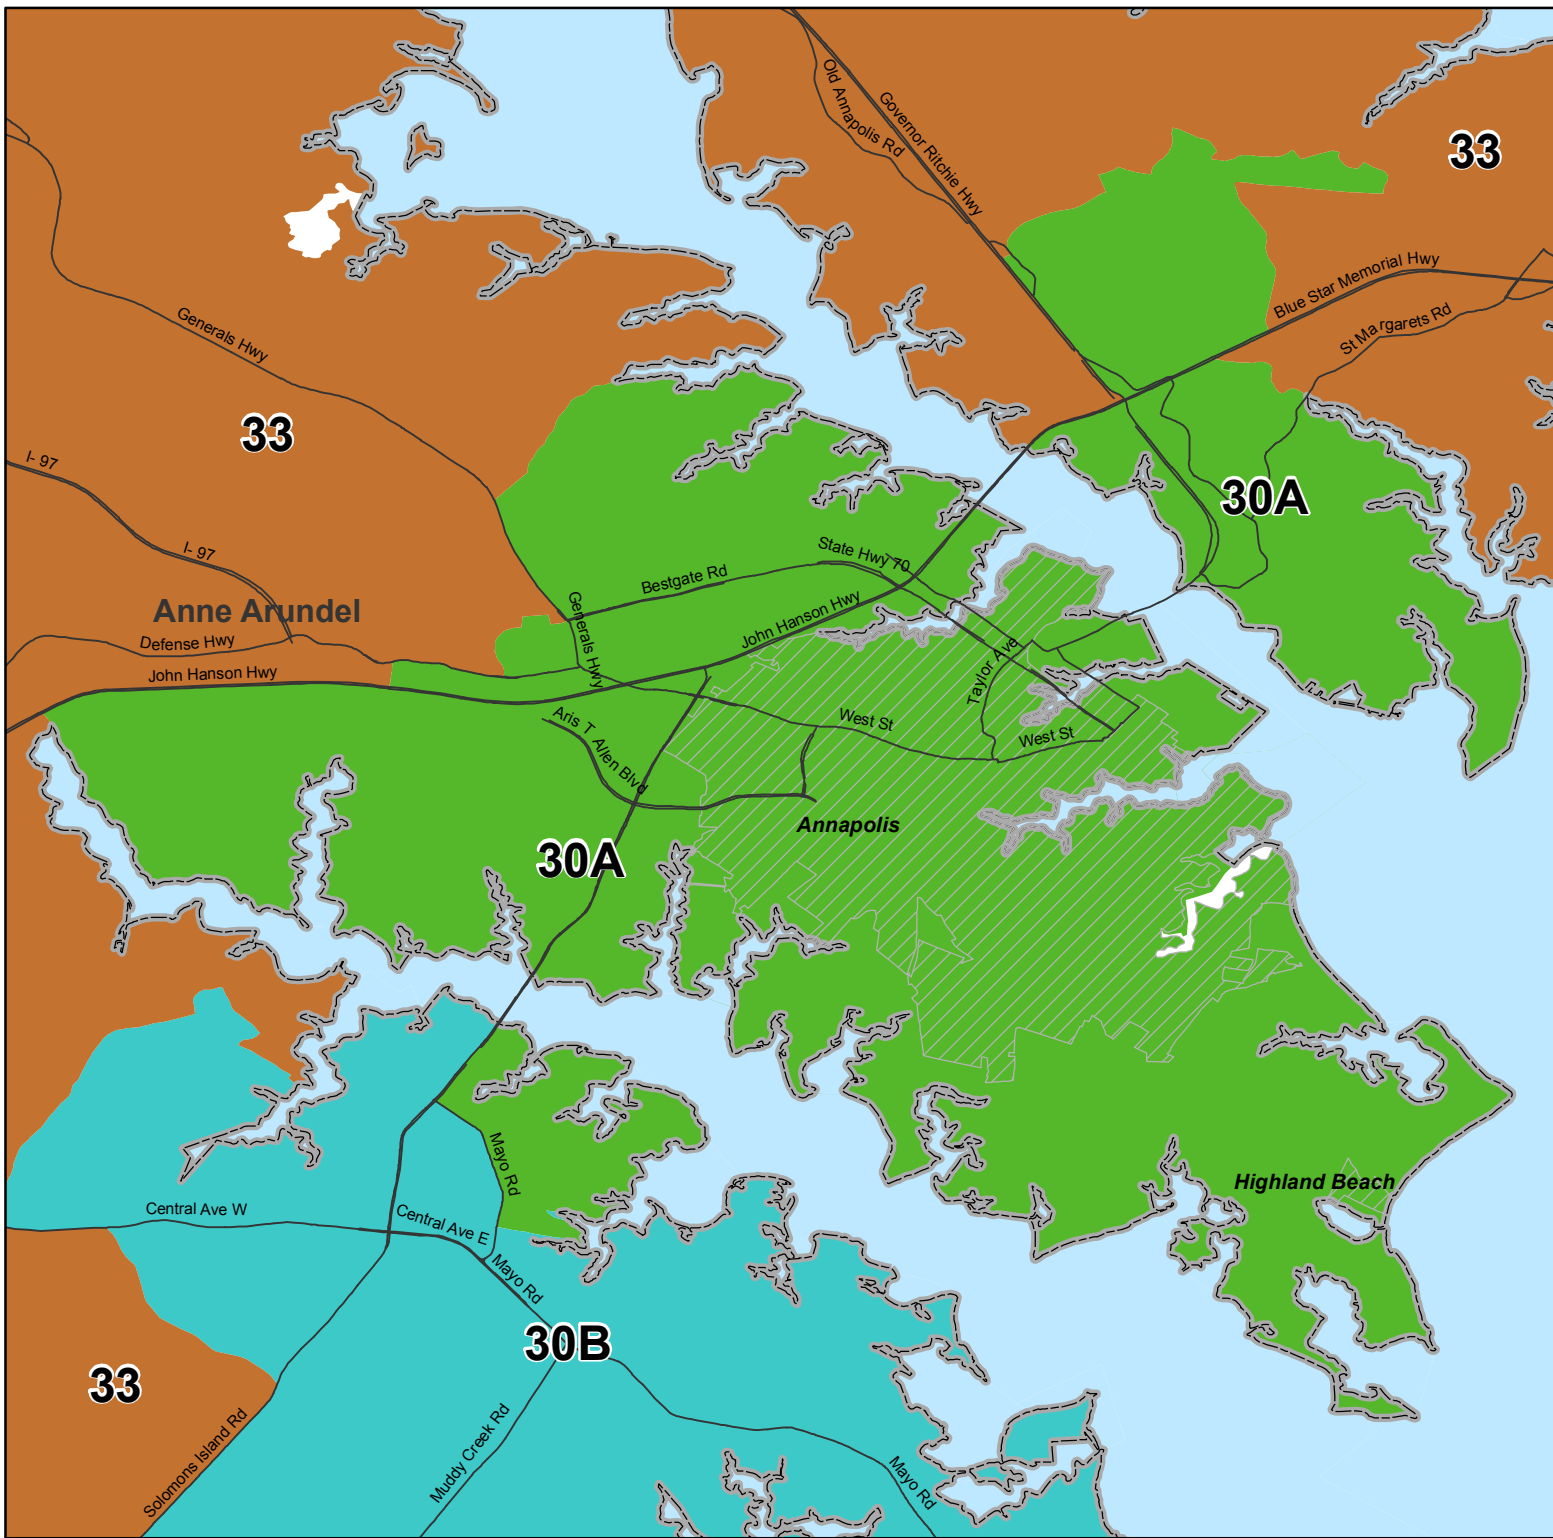

Maryland
2012 Legislative Districts
SJR 1/HJR 1
February 24, 2012
District 30A

-  Municipality
-  County

Locator Map